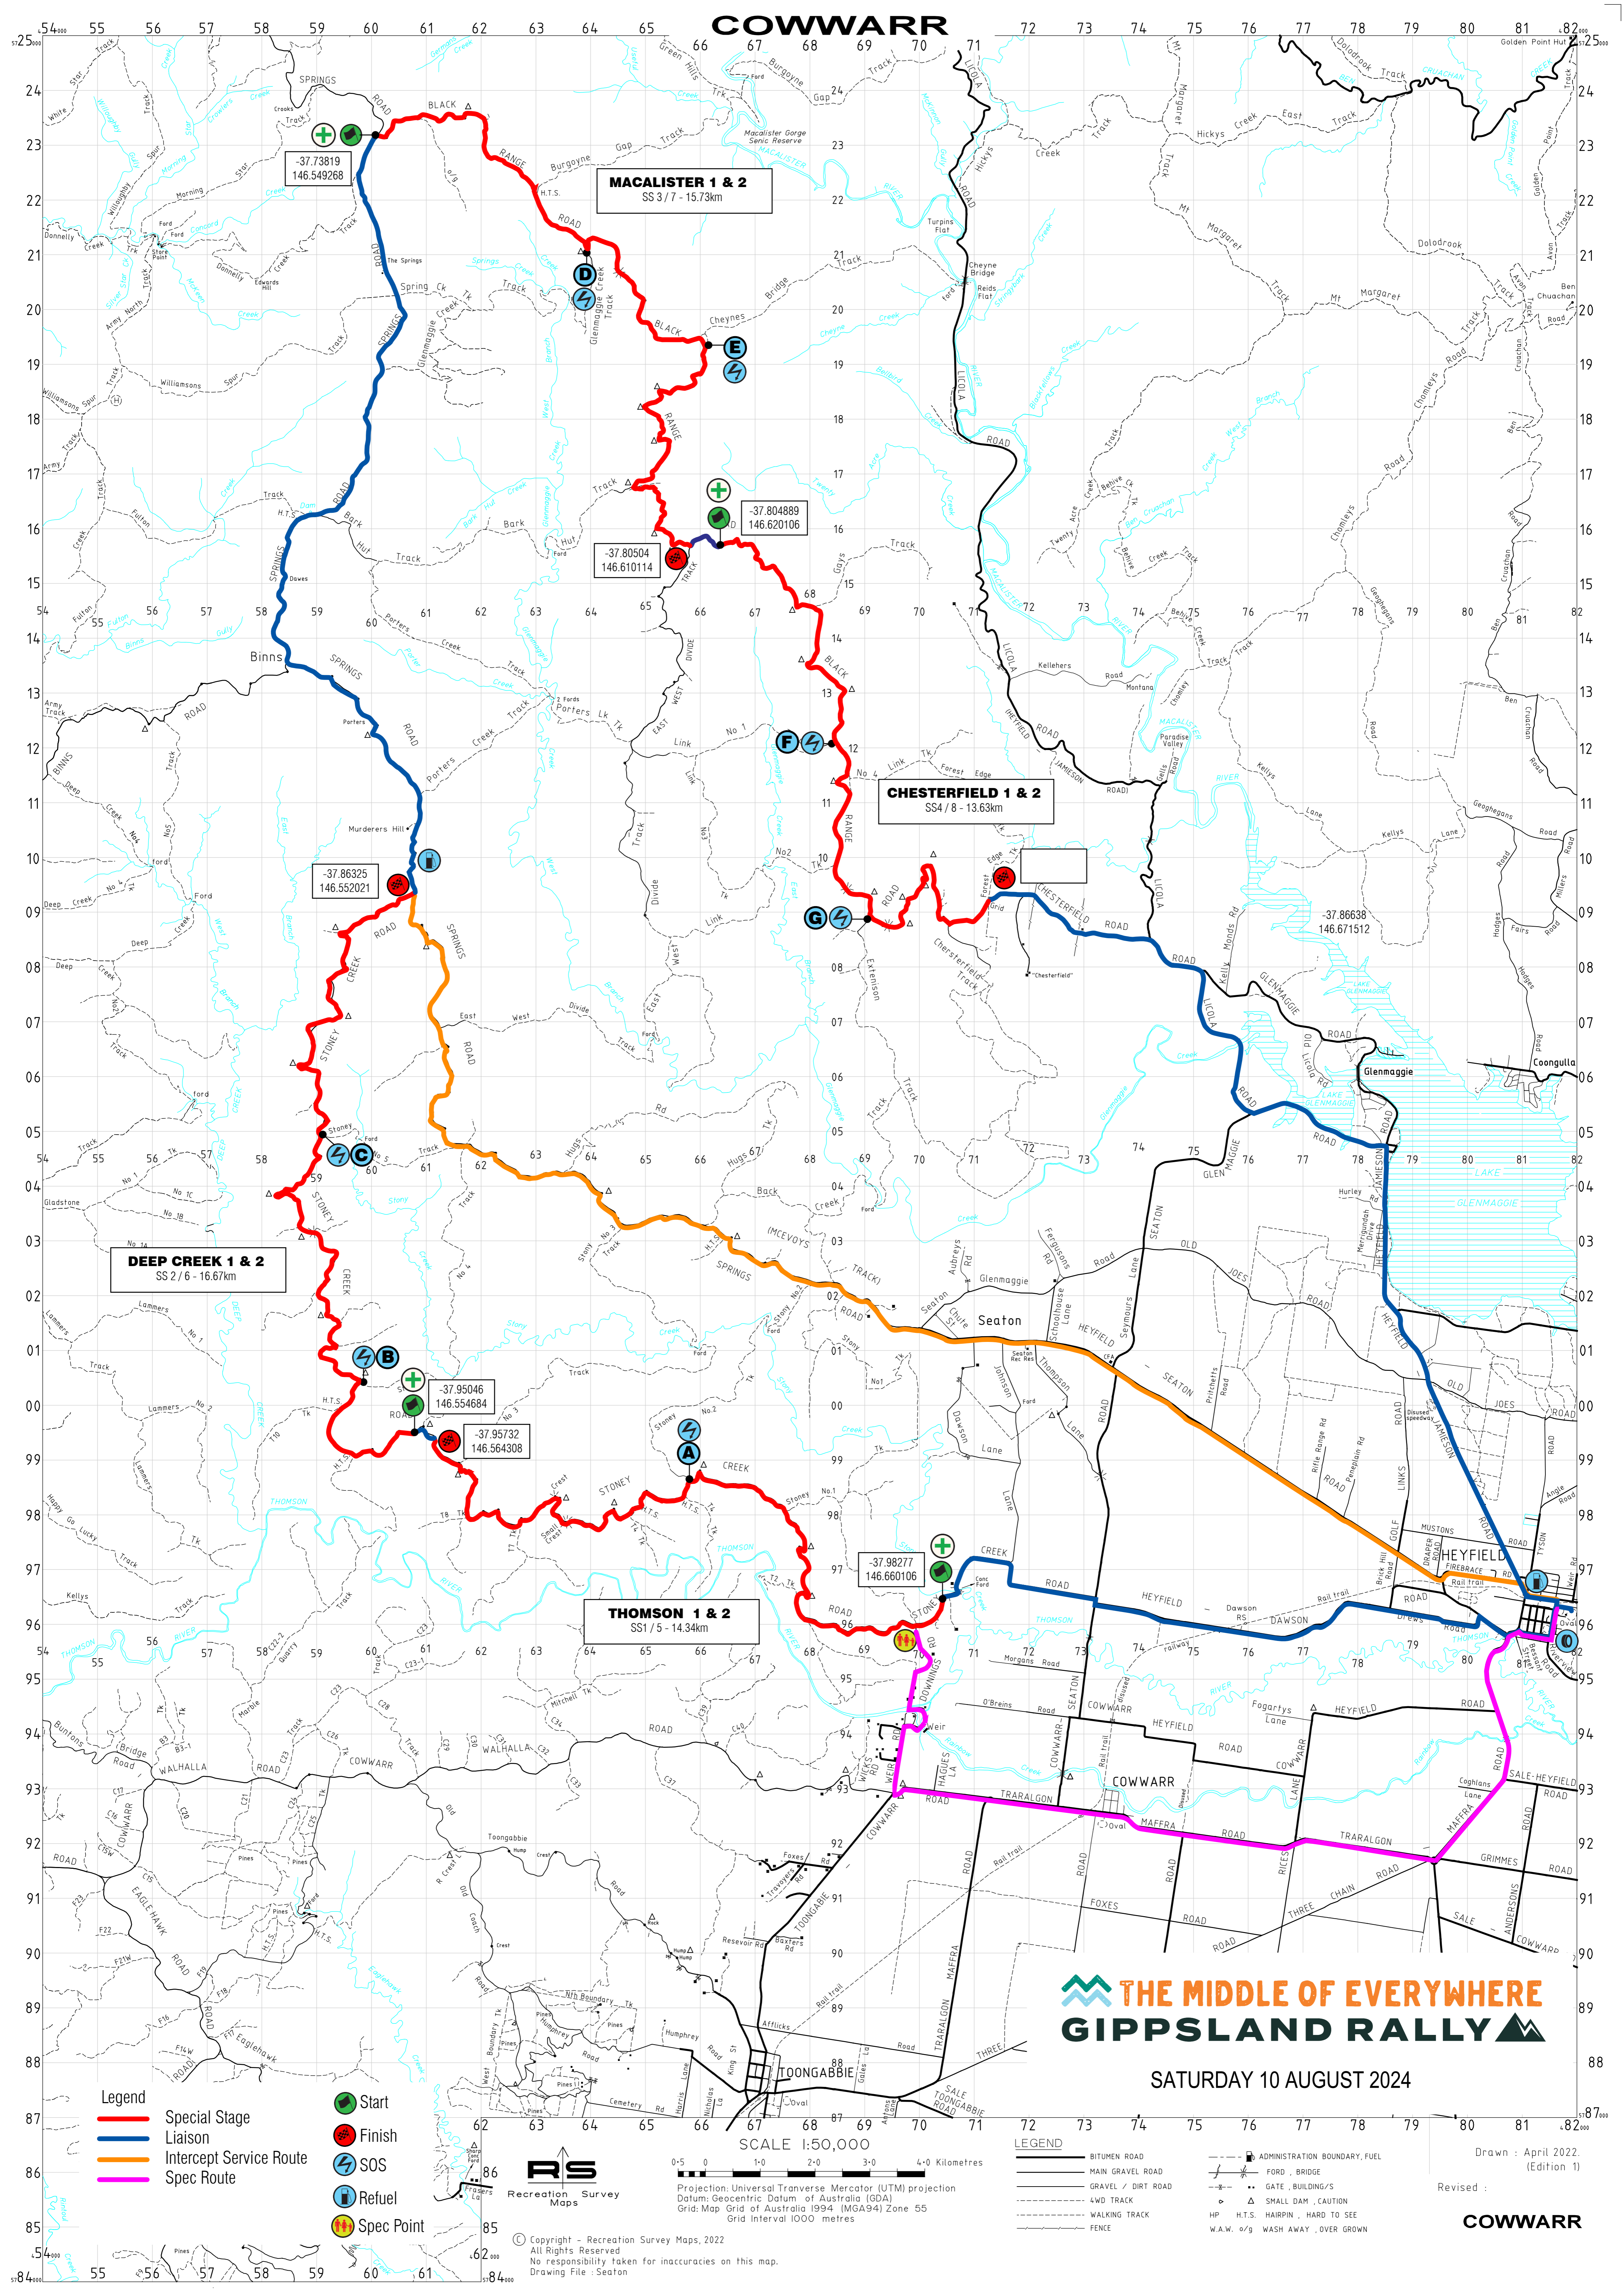

COWWARR

THE MIDDLE OF EVERYWHERE
GIPPSLAND RALLY

SATURDAY 10 AUGUST 2024

- Legend**
- Special Stage
 - Liaison
 - Intercept Service Route
 - Spec Route
 - Start
 - Finish
 - SOS
 - Refuel
 - Spec Point

SCALE 1:50,000
0-5 0 1-0 2-0 3-0 4-0 Kilometres

- LEGEND**
- BITUMEN ROAD
 - MAIN GRAVEL ROAD
 - GRAVEL / DIRT ROAD
 - 4WD TRACK
 - WALKING TRACK
 - FENCE
 - ADMINISTRATION BOUNDARY, FUEL
 - FORD, BRIDGE
 - GATE, BUILDING/S
 - H.T.S. HAIRPIN, HARD TO SEE
 - W.A.W. o/g WASH AWAY, OVER GROWN

Drawn : April 2022.
(Edition 1)

Revised :

COWWARR

© Copyright - Recreation Survey Maps, 2022
All Rights Reserved
No responsibility taken for inaccuracies on this map.
Drawing File : Seaton